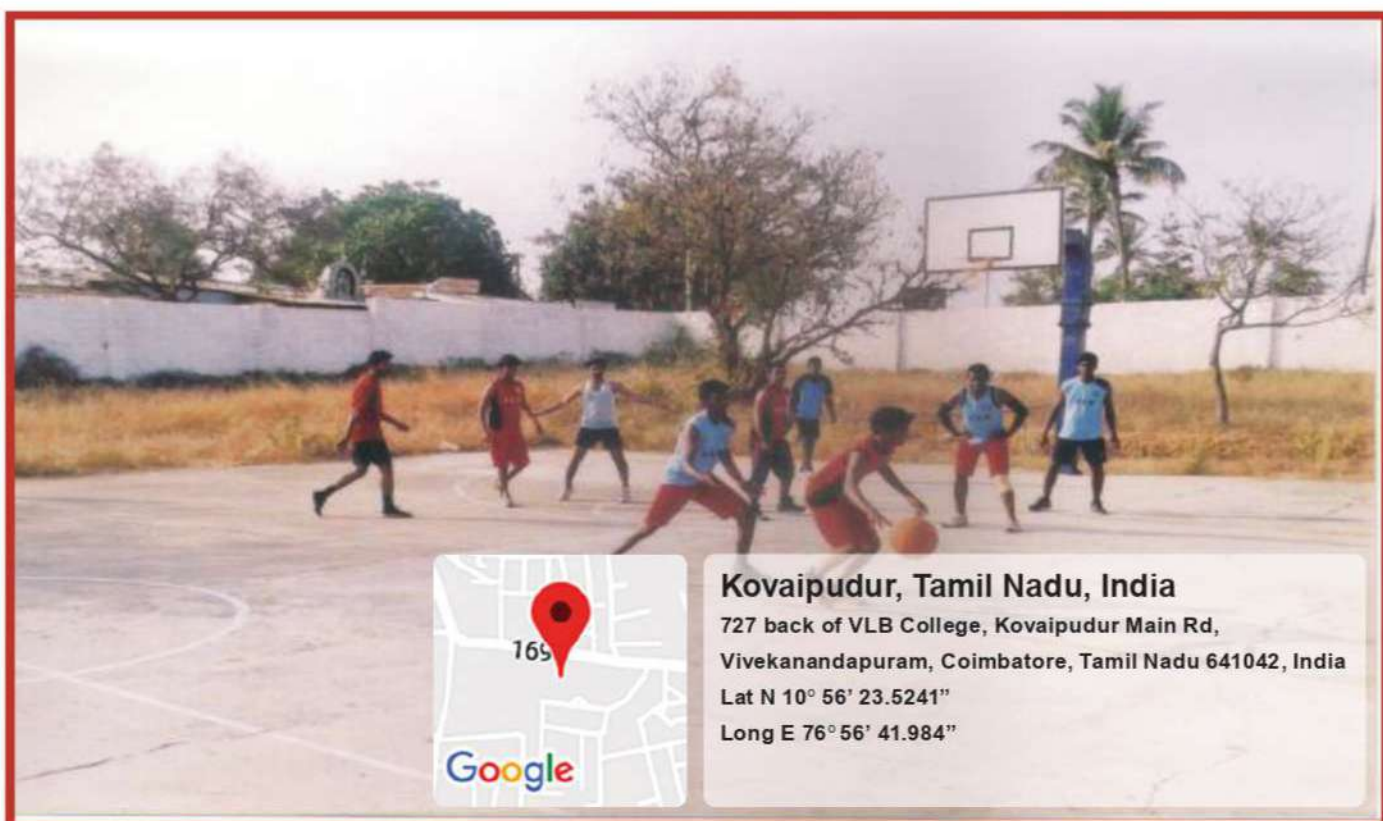

Cultural Activities

VLBJCAS-FOOTBALL GROUND

Outdoor Game- Kho kho

Kovaipudur, Tamil Nadu, India

727 back of VLB College, Kovaipudur Main Rd,
Vivekanandapuram, Coimbatore, Tamil Nadu 641042, India
Lat N 10° 56' 20.6501"
Long E 76° 56' 41.2145"

Outdoor Game-Basket ball Court

Kovaipudur, Tamil Nadu, India

727 back of VLB College, Kovaipudur Main Rd,
Vivekanandapuram, Coimbatore, Tamil Nadu 641042, India
Lat N 10° 56' 23.5241"
Long E 76° 56' 41.984"