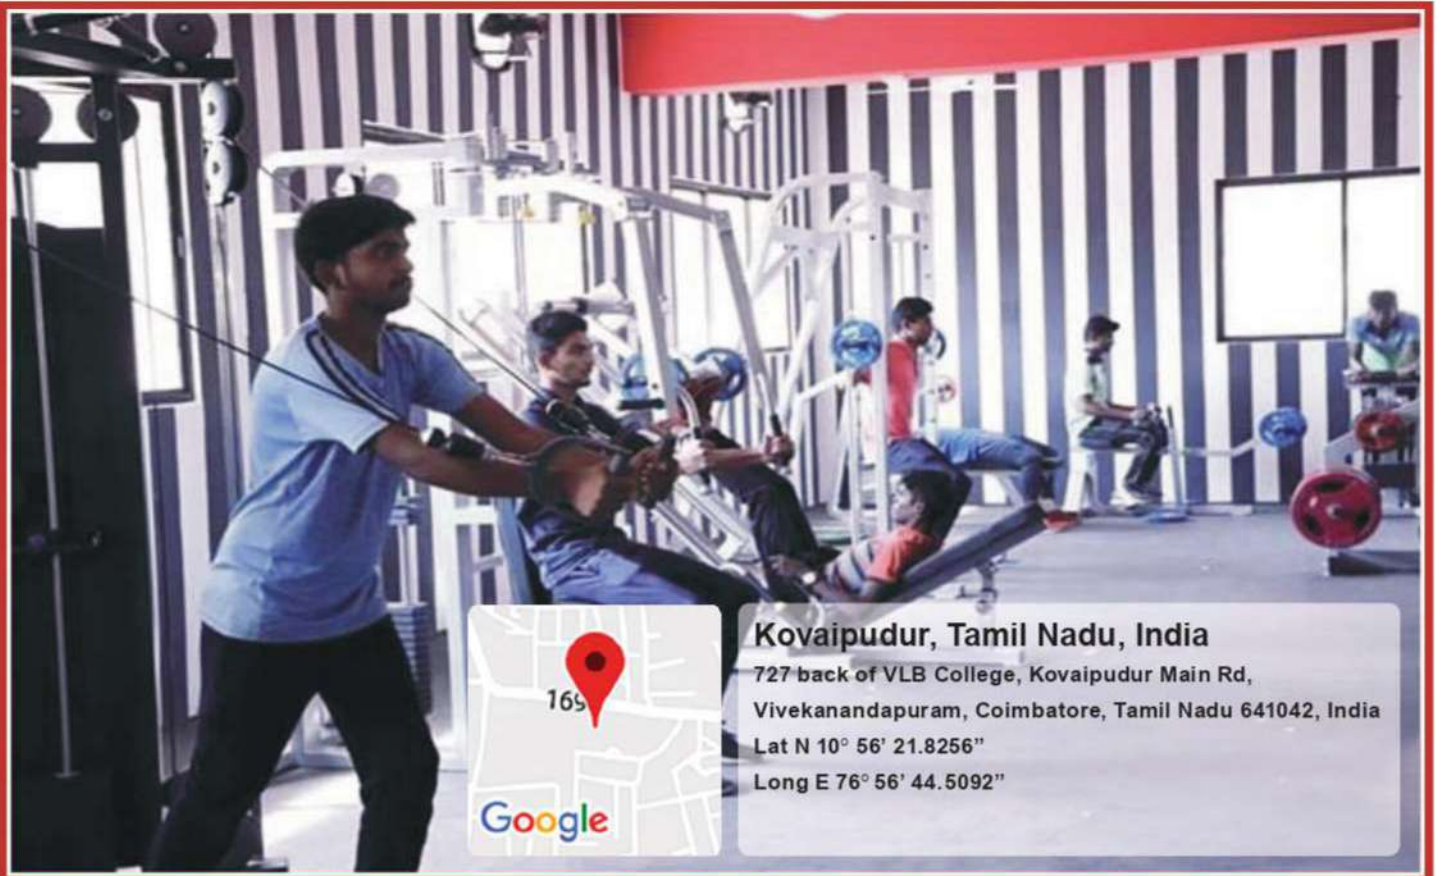

Gymnasium

Indoor Game -Carrom